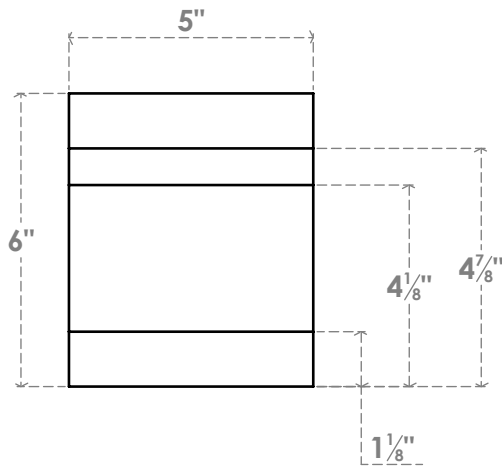

RFTP05X06X30NEB

5"W X 6"H X 30"L NEW BRIGHTON ARCHITECTURAL GRADE PVC RAFTER TAIL

SIDE PROFILE

ISOMETRIC

FRONT PROFILE

EKENA MILLWORK
 2300 WEST MAIN ST.
 CLARKSVILLE, TX 75426
 TOLL FREE: 866-607-0453
 WWW.EKENAMILLWORK.COM