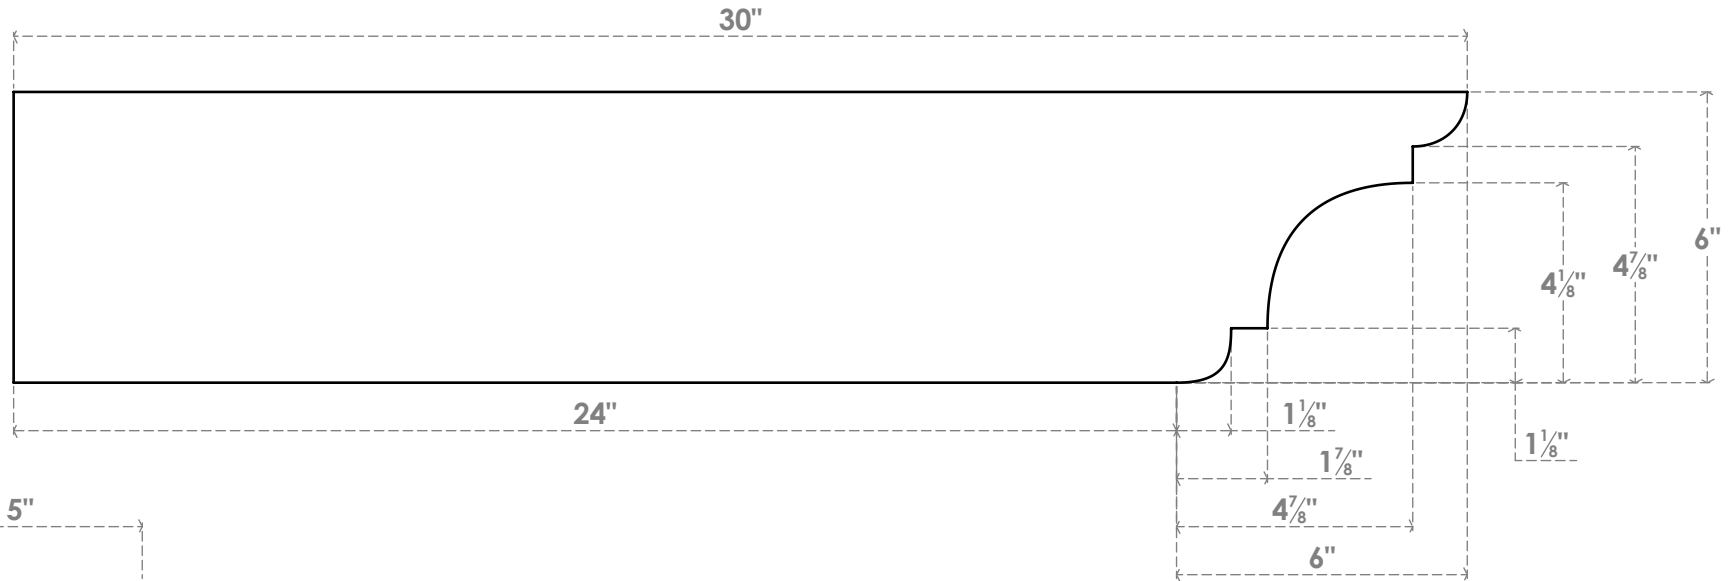

RFTP05X06X30NEB

5"W X 6"H X 30"L NEW BRIGHTON ARCHITECTURAL GRADE PVC RAFTER TAIL

SIDE PROFILE

ISOMETRIC

FRONT PROFILE

EKENA MILLWORK
 2300 WEST MAIN ST.
 CLARKSVILLE, TX 75426
 TOLL FREE: 866-607-0453
 WWW.EKENAMILLWORK.COM